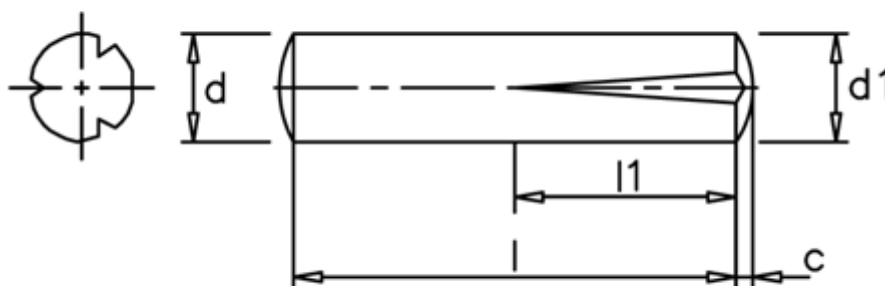

Article number: 08023339

Description: KLEE Slotted pin S2 4x60
Steel

Measures

c	= 0,6
d	= 4.0
d1	= 4.30
l1	= 1/2 l
Length	= 60